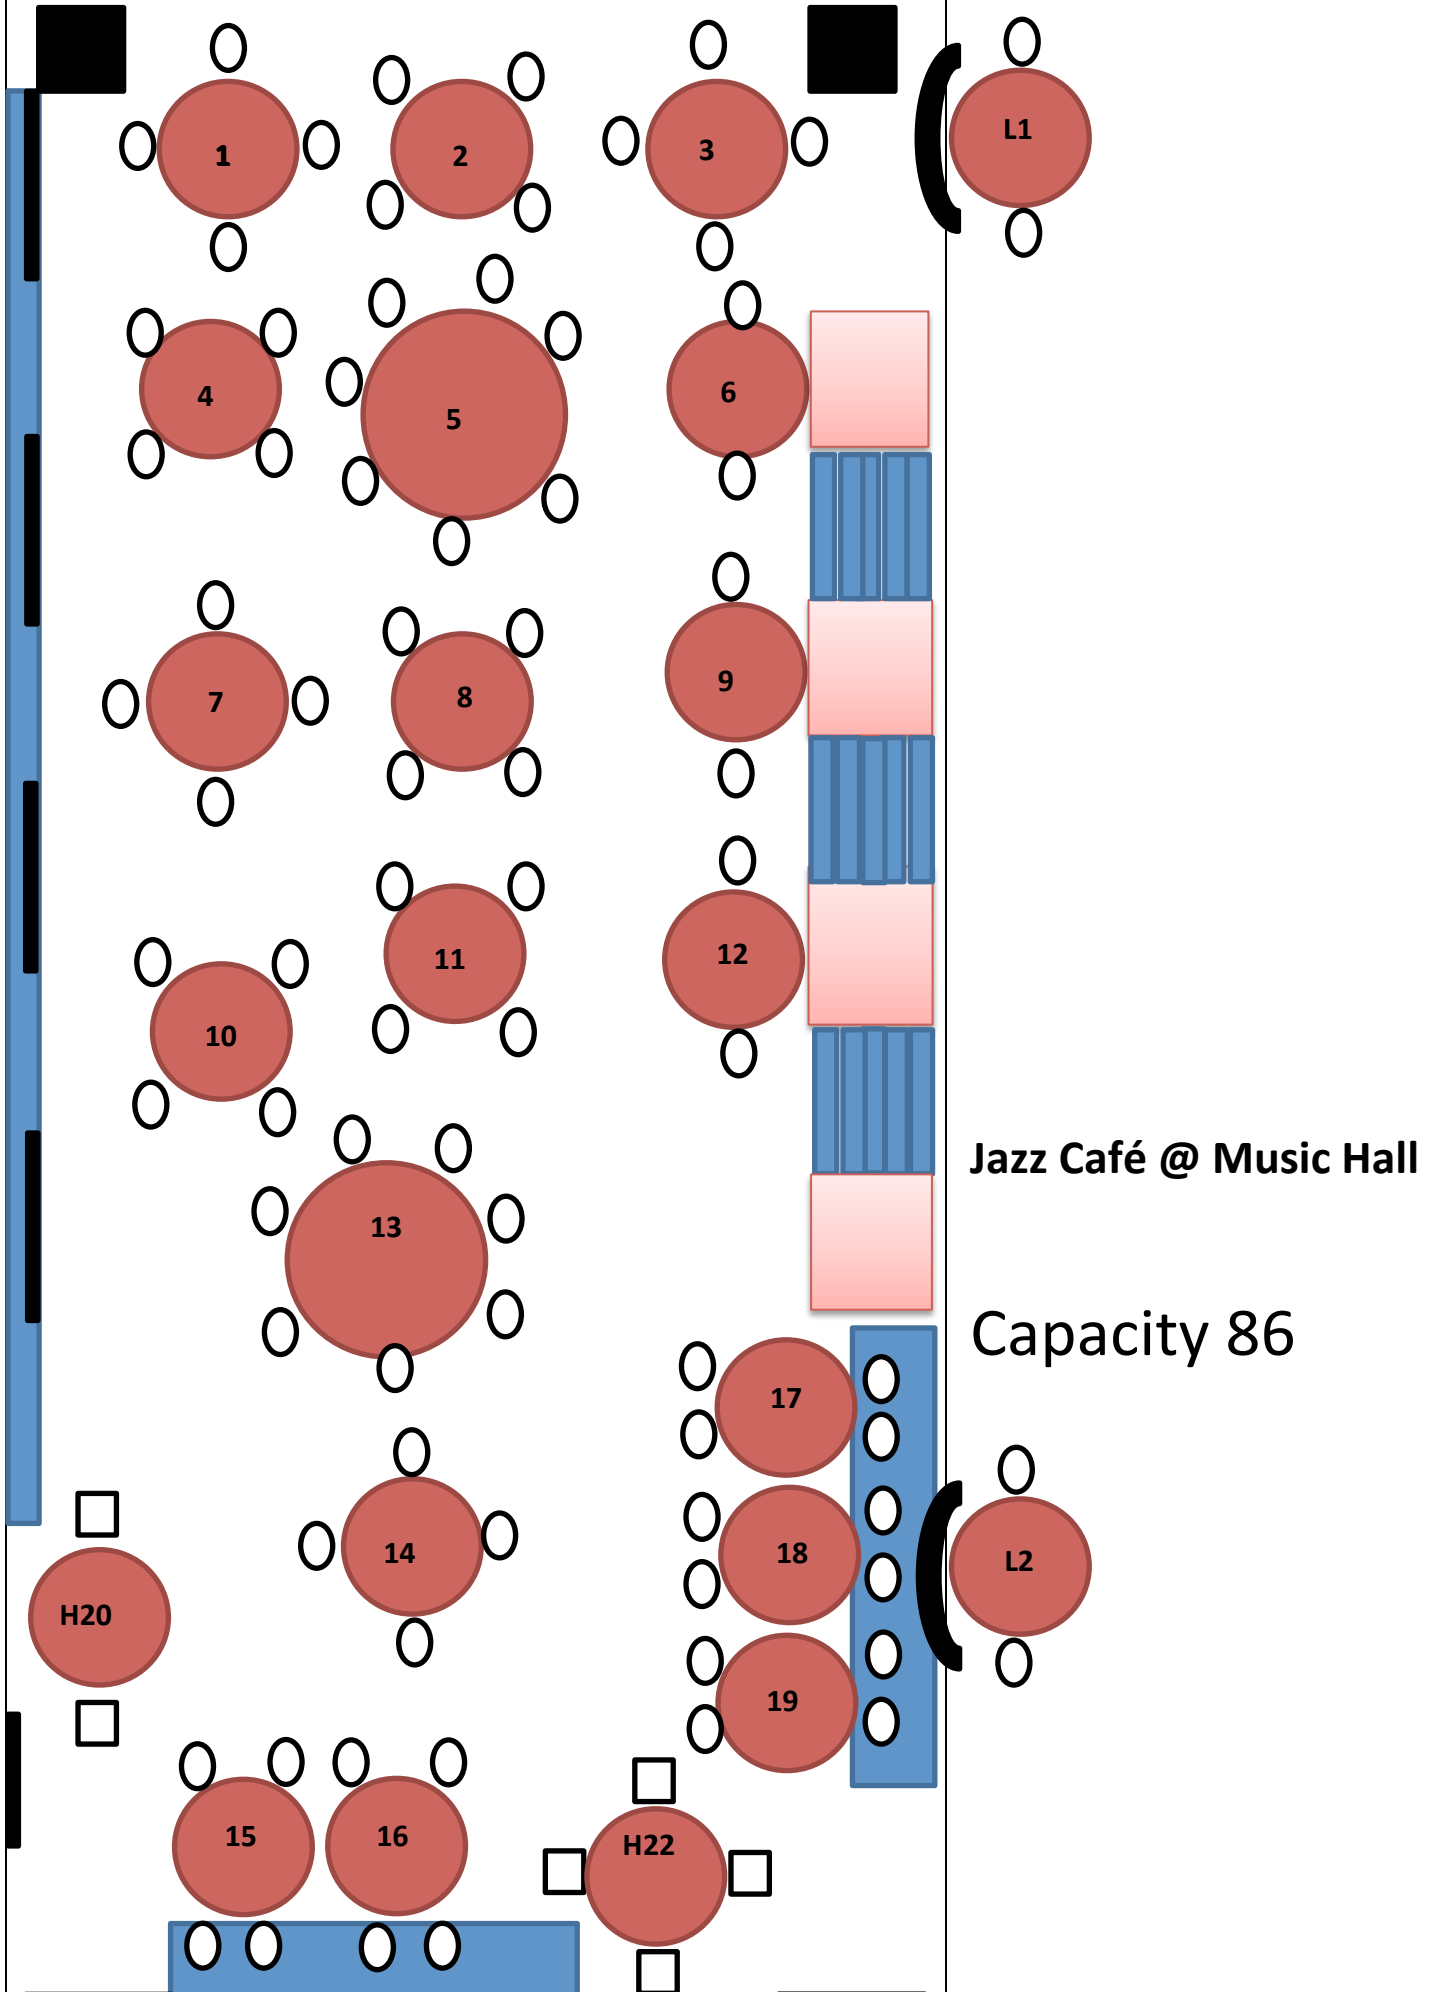

STAGE

Jazz Café @ Music Hall

Capacity 86